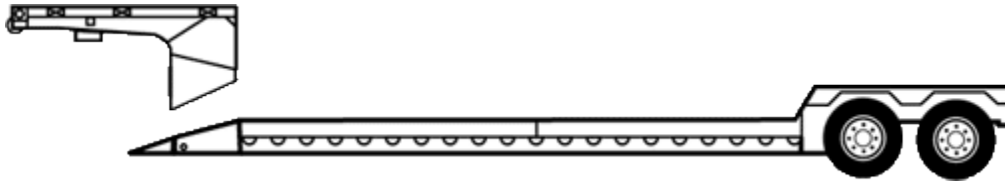

Height 8.5 feet (102")

Single-Drop Deck (aka Stepdeck)

This trailer accommodates freight with the maximum legal weight and dimensions shown below.

Max. Freight Weight

48,000 lbs.

Maximum Freight Dimensions

Max. Freight Weight

45,000 lbs.

Maximum Freight Dimensions

Main Deck Max. Dims. Front Deck Max. Dims. Rear Deck Max. Dims.

Length 29 feet Length 10 feet Length 9 feet

Width 8.5 feet (102") Width 8.5 feet (102") Width 8.5 feet (102")

Height 11.5 feet (138") Height 8.5 feet (102") Height 10 feet (120")

FLAT BED DIMENSIONS GUIDE

Double-Drop w/Detachable Deck (aka Lowboy, RGN)

This trailer accommodates freight with the maximum legal weight and dimensions shown below.